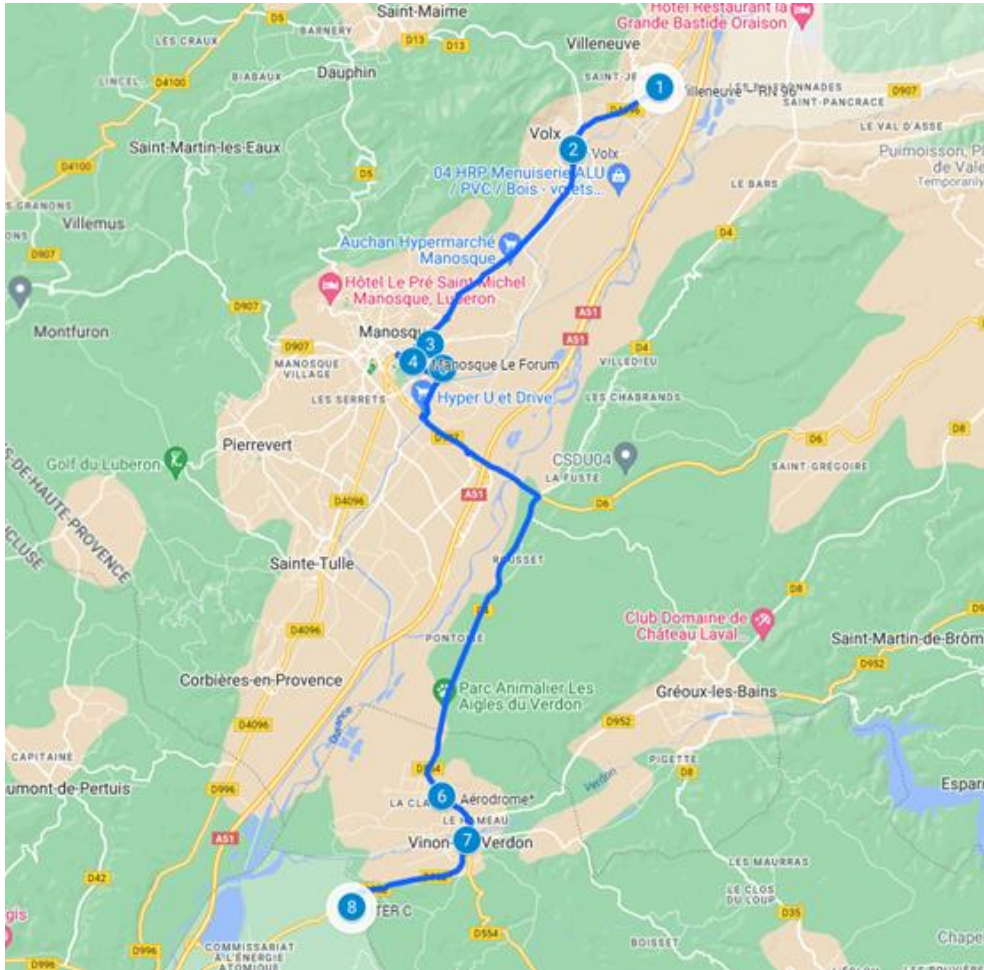

EVENING RETURN

Departure at 17:45 from Entrance C

Dispatch bus from Building 08 at 17:25 and from Building 81 at 17:30

Only valid on ITER Site opening days

Applicable from 17-October-2022

E ITER Commuter Bus Line E – Villeneuve

#	Bus stop	Description	Time	GPS coordinates
1	Villeneuve – RN 96	Bus shelter	07:30	43.888124, 5.868858
2	Volx	RN 96, after the roundabout in the middle of the village	07:35	43.874819, 5.843169
3	Manosque Embarrades	Embarrades roundabout	07:45	43.832936, 5.800303
4	Manosque Le Forum	Av. du Moulin Neuf, near BNP Paribas	07:47	43.829342, 5.795135
5	Ecole Internationale	Bus stop on the road in front of International School	07:50	43.827858, 5.804143
6*	Aérodrome*	RD554	08:02	43.735884, 5.804003
7	Vinon-Sur-Verdon	Av. de la République, opposite market square	08:14	43.726493, 5.811542
8	ITER C	ITER Entrance C (Headquarters)	08:25	43.711945, 5.777139
9	ITER A	ITER Entrance A (Bldgs 81-82-93)	08:30	43.708281, 5.764510