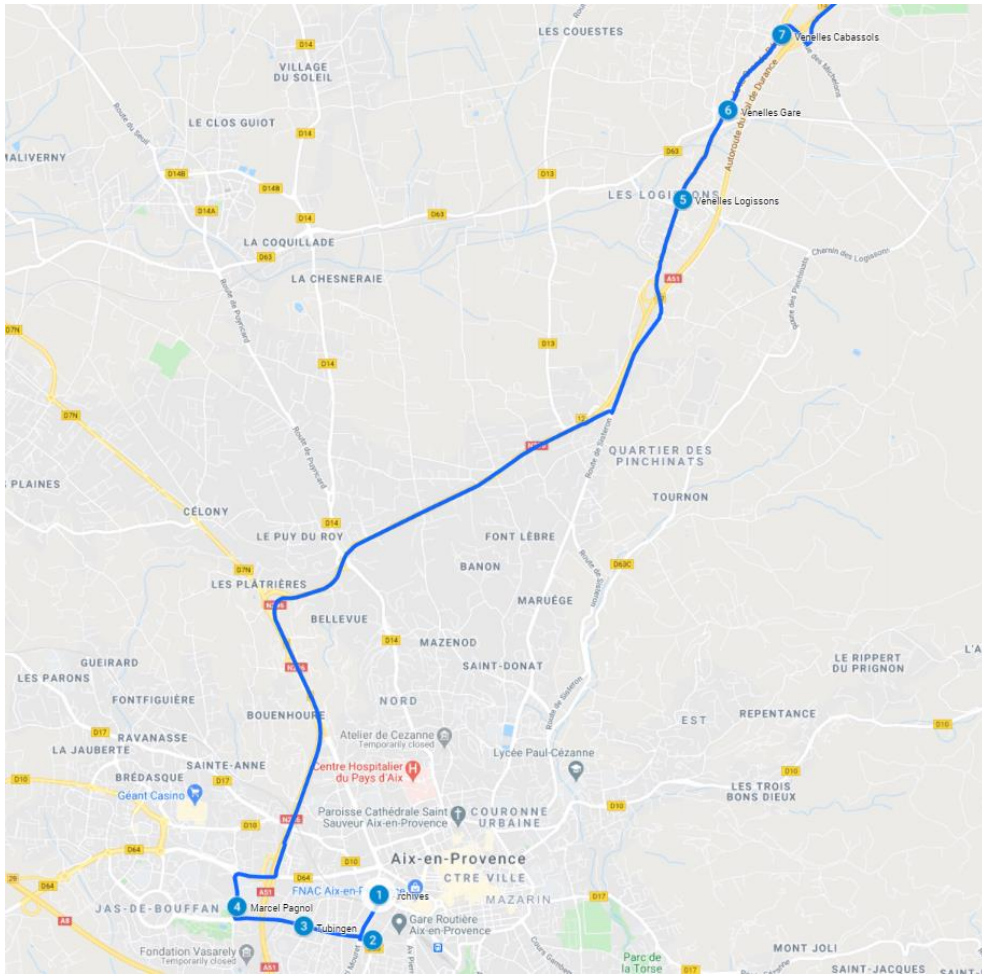

A

ITER Commuter Bus Line A – Aix-en-Provence West

#	Bus stop	Description	Time	GPS coordinates
1	Archives	150 avenue Georges Pompidou	07:30	43.527050,5.438955
2	Europe - Gare Routière	11 avenue de l'Europe	07:32	43.523530,5.438279
3	Encagnane Mairie Annexe	in front of Aix-Marseille University	07:34	43.52411,5.43393
4	Marcel Pagnol	in front of car park	07:36	43.526097, 5.423888
5	Venelles Logissons	Les Logissons	07:47	43.580472,5.471158
6	Venelles Gare	Rond-point de la Gare	07:49	43.5873394,5.4760763
7	Venelles Cabassols	Les Cabassols	07:52	43.593134,5.481775
8	ITER A	ITER Entrance A (Bldgs 81-82-93)	08:22	43.708281,5.764510
9	ITER C	ITER Entrance C (Headquarters)	08:25	43.711945,5.777139

EVENING RETURN

Departure at 17:45 from Entrance C

Dispatch bus from Building 08 at 17:25 and from Building 81 at 17:30

Only valid on ITER Site opening days

Applicable from 17-October-2022

B ITER Commuter Bus Line B – Aix-en-Provence Centre

#	Bus stop	Description	Time	GPS coordinates
1	Roi René	Bus stop Bd du Roi René	07:25	43.523943,5.449552
2	Saint Jean	2 Bd Carnot, after Cours Gambetta after crossing	07:27	43.5251203,5.4543953
3	Miollis*	Bus stop "Miollis"	07:30	43.527940, 5.455399
4	Bellegarde**	Bus stop in front of 2 Cours St. Louis	07:33	43.531613,5.451595
5	Vendôme	Bus stop "Rue de la Molle"	07:37	43.531294,5.441745
6	Pontier	Av. Marechal de Lattre de Tassigny, bus stop in front of "Total Station"	07:40	43.532589,5.437297
7	Verte Colline	Av. Marechal de Lattre de Tassigny, bus stop	07:42	43.536918,5.434863
8	ITER A	ITER Entrance A (Bldgs 81-82-93)	08:22	43.708281,5.764510
9	ITER C	ITER Entrance C (Headquarters)	08:25	43.711945,5.777139