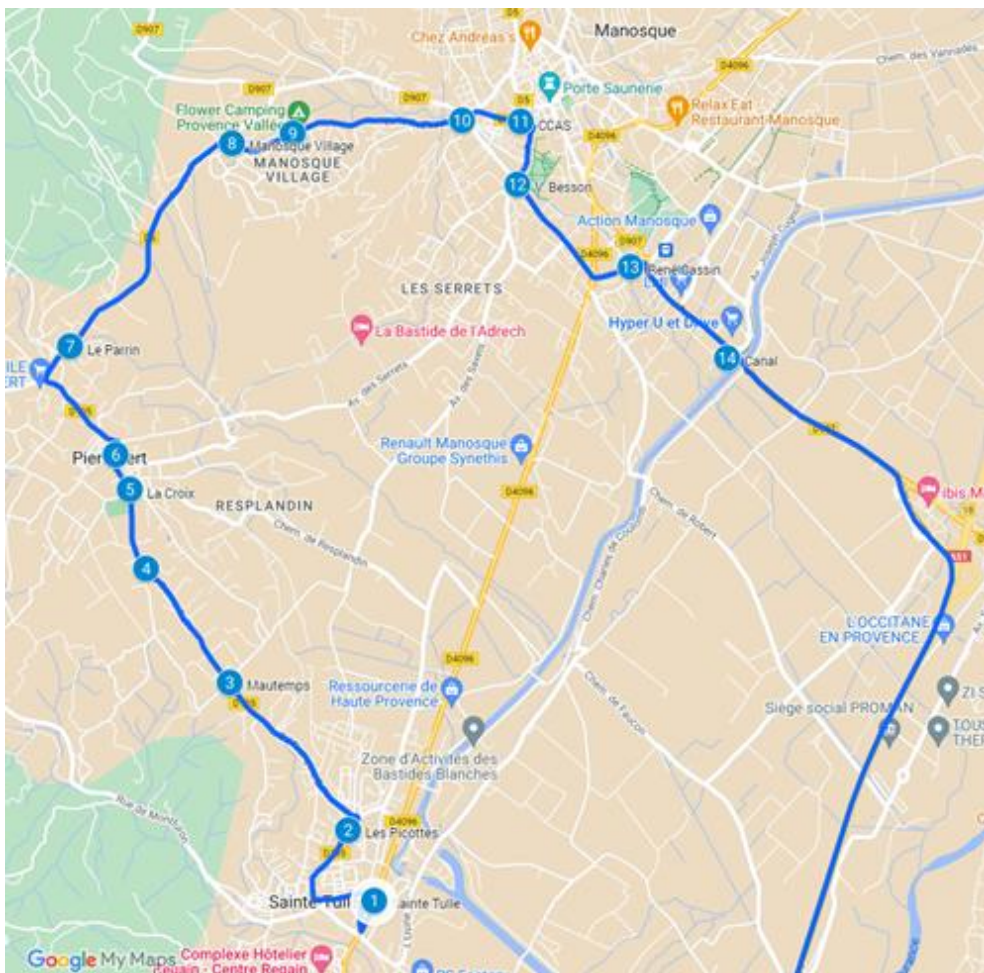

EVENING RETURN

Departure at 17:45 from Entrance C

Dispatch bus from Building 08 at 17:25 and from Building 81 at 17:30

Only valid on ITER Site opening days

Applicable from 17-October-2022

D ITER Commuter Bus Line D – Sainte-Tulle

#	Bus stop	Description	Time	GPS coordinates
1	Sainte Tulle	Bus stop on RN 96 "les routiers"	07:36	43.786095,5.770163
2	Les Picottes	Bus stop	07:38	43.790120,5.768080
3	Mautemps	Intersection with Route de Mautemps	07:39	43.798573, 5.758710
4	St Patrice	Intersection with Chemin St Patrice	07:40	43.805076, 5.752098
5	La Croix	Crossing of Av. A. Bastide & RD 105	07:42	43.809562, 5.750846
6	Piervert	"Le Cercle", Cours de la Liberation	07:43	43.811544,5.749682
7	Le Parrin	Bus stop after the D6 roundabout	07:47	43.817732, 5.746124
8	Manosque Village	Bus stop	07:49	43.829339, 5.758902
9	Camping Municipal	Camping municipal – Chemin des Bas Hubacs/Av. de la Repasse	07:50	43.829914,5.763712
10	Caire	Bus stop on Av. de la Repasse	07:51	43.830649,5.777134
11	CCAS	Bus stop on Av. Majoral Raoul Arnaud	07:52	43.830547,5.781697
12	V. Besson	Bus stop in front of Radiologie de Hte. Provence on Av. G. Pompidou	07:53	43.826981,5.781468
13	René Cassin	Bus stop on Av. René Cassin	07:58	43.822272,5.790382
14	Canal	Park & Ride facility near Av. Joseph Cugnot (Manosque)	08:03	43.817089,5.798009
15	ITER A	ITER Entrance A (Bldgs 81-82-93)	08:22	43.708281,5.764510
16	ITER C	ITER Entrance C (Headquarters)	08:25	43.711945,5.777139